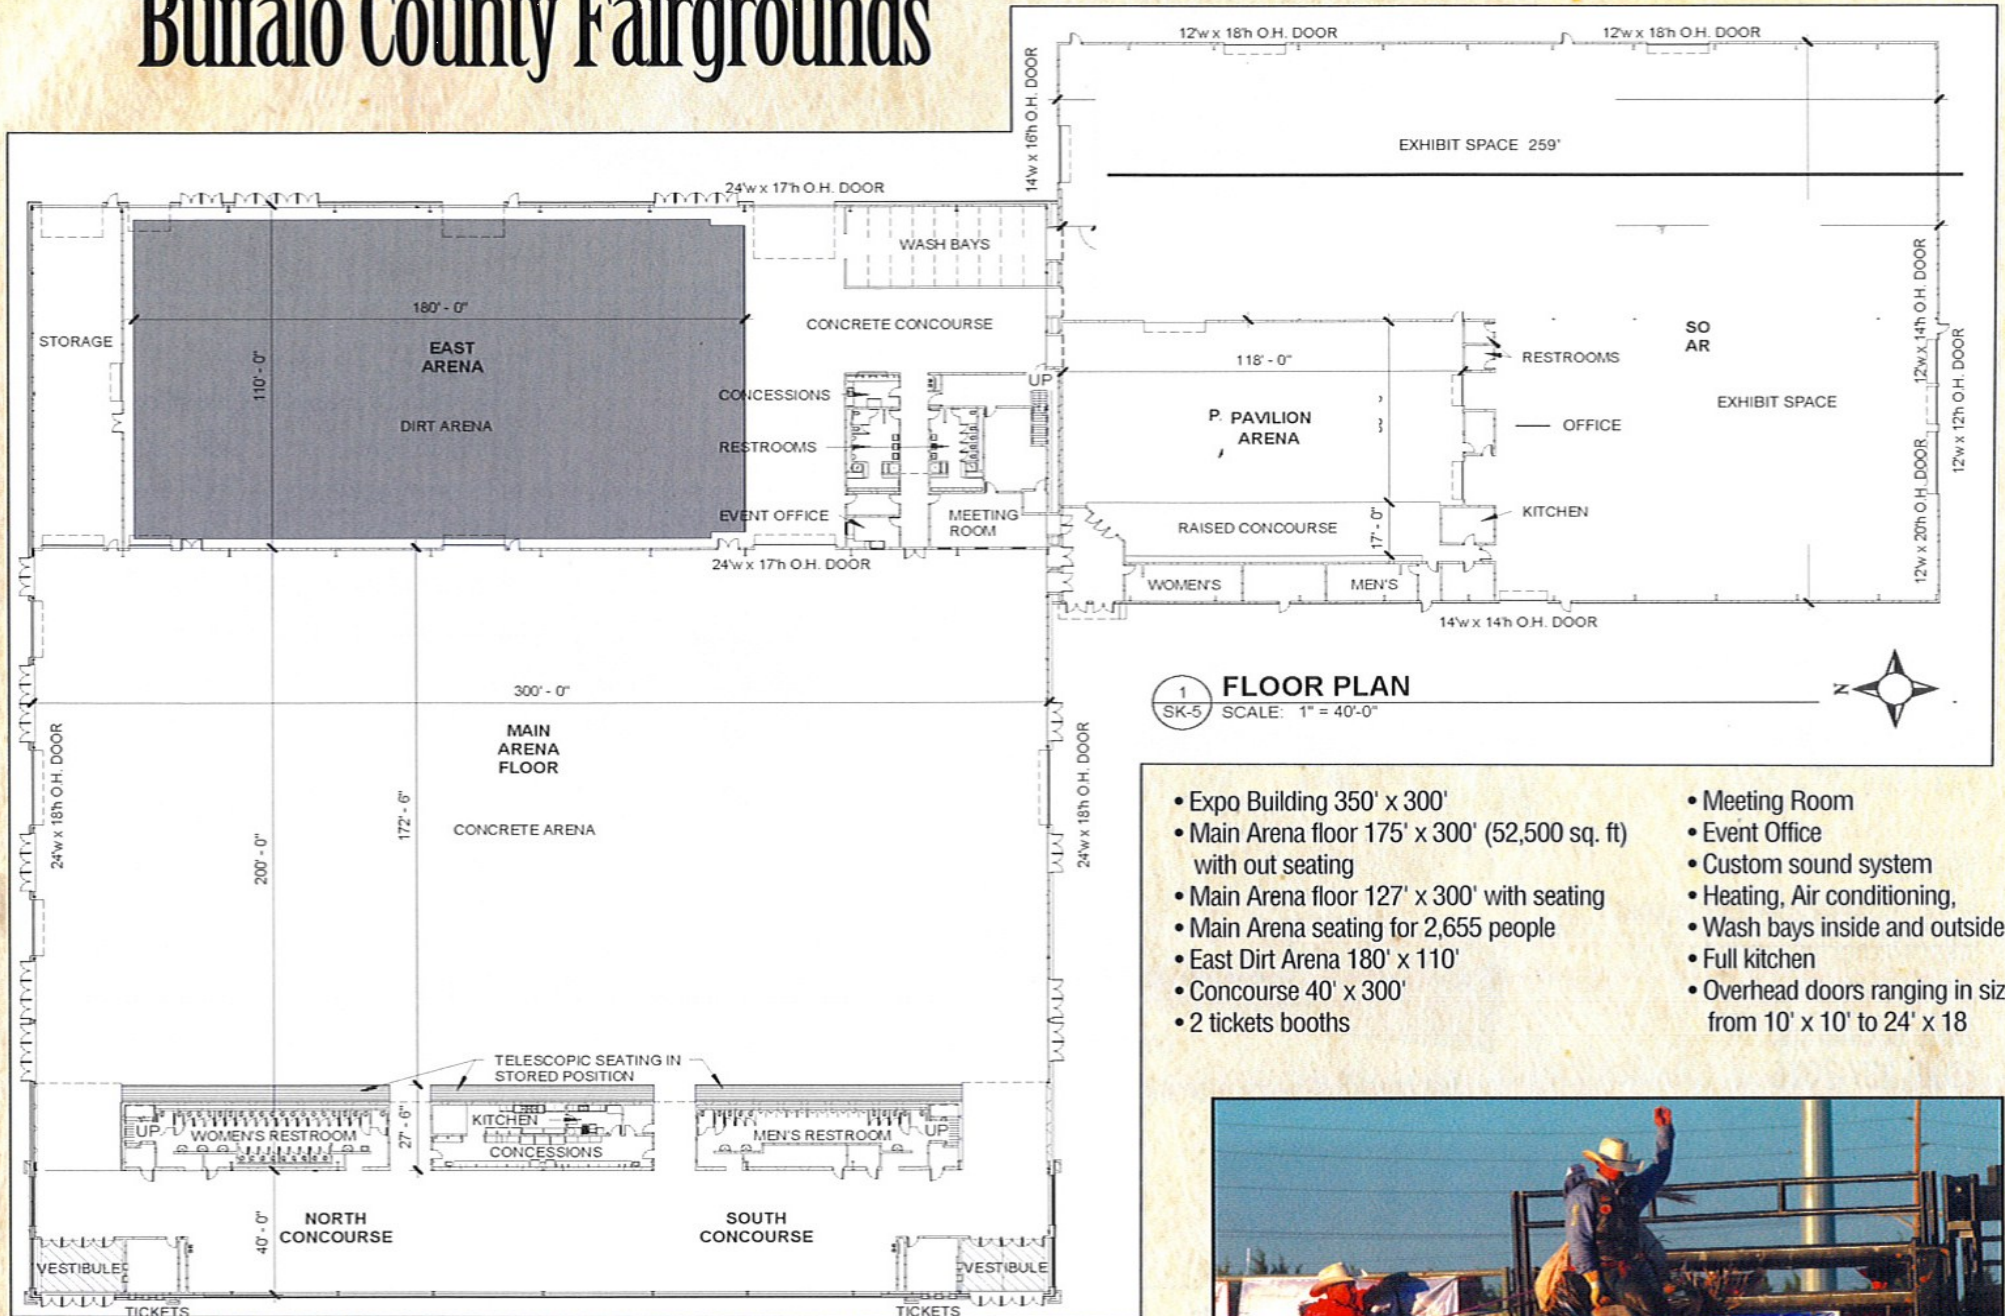

# Buffalo County Fairgrounds

- Expo Building 350' x 300'
- Main Arena floor 175' x 300' (52,500 sq. ft) with out seating
- Main Arena floor 127' x 300' with seating
- Main Arena seating for 2,655 people
- East Dirt Arena 180' x 110'
- Concourse 40' x 300'
- 2 tickets booths

- Meeting Room
- Event Office
- Custom sound system
- Heating, Air conditioning,
- Wash bays inside and outside
- Full kitchen
- Overhead doors ranging in size from 10' x 10' to 24' x 18'